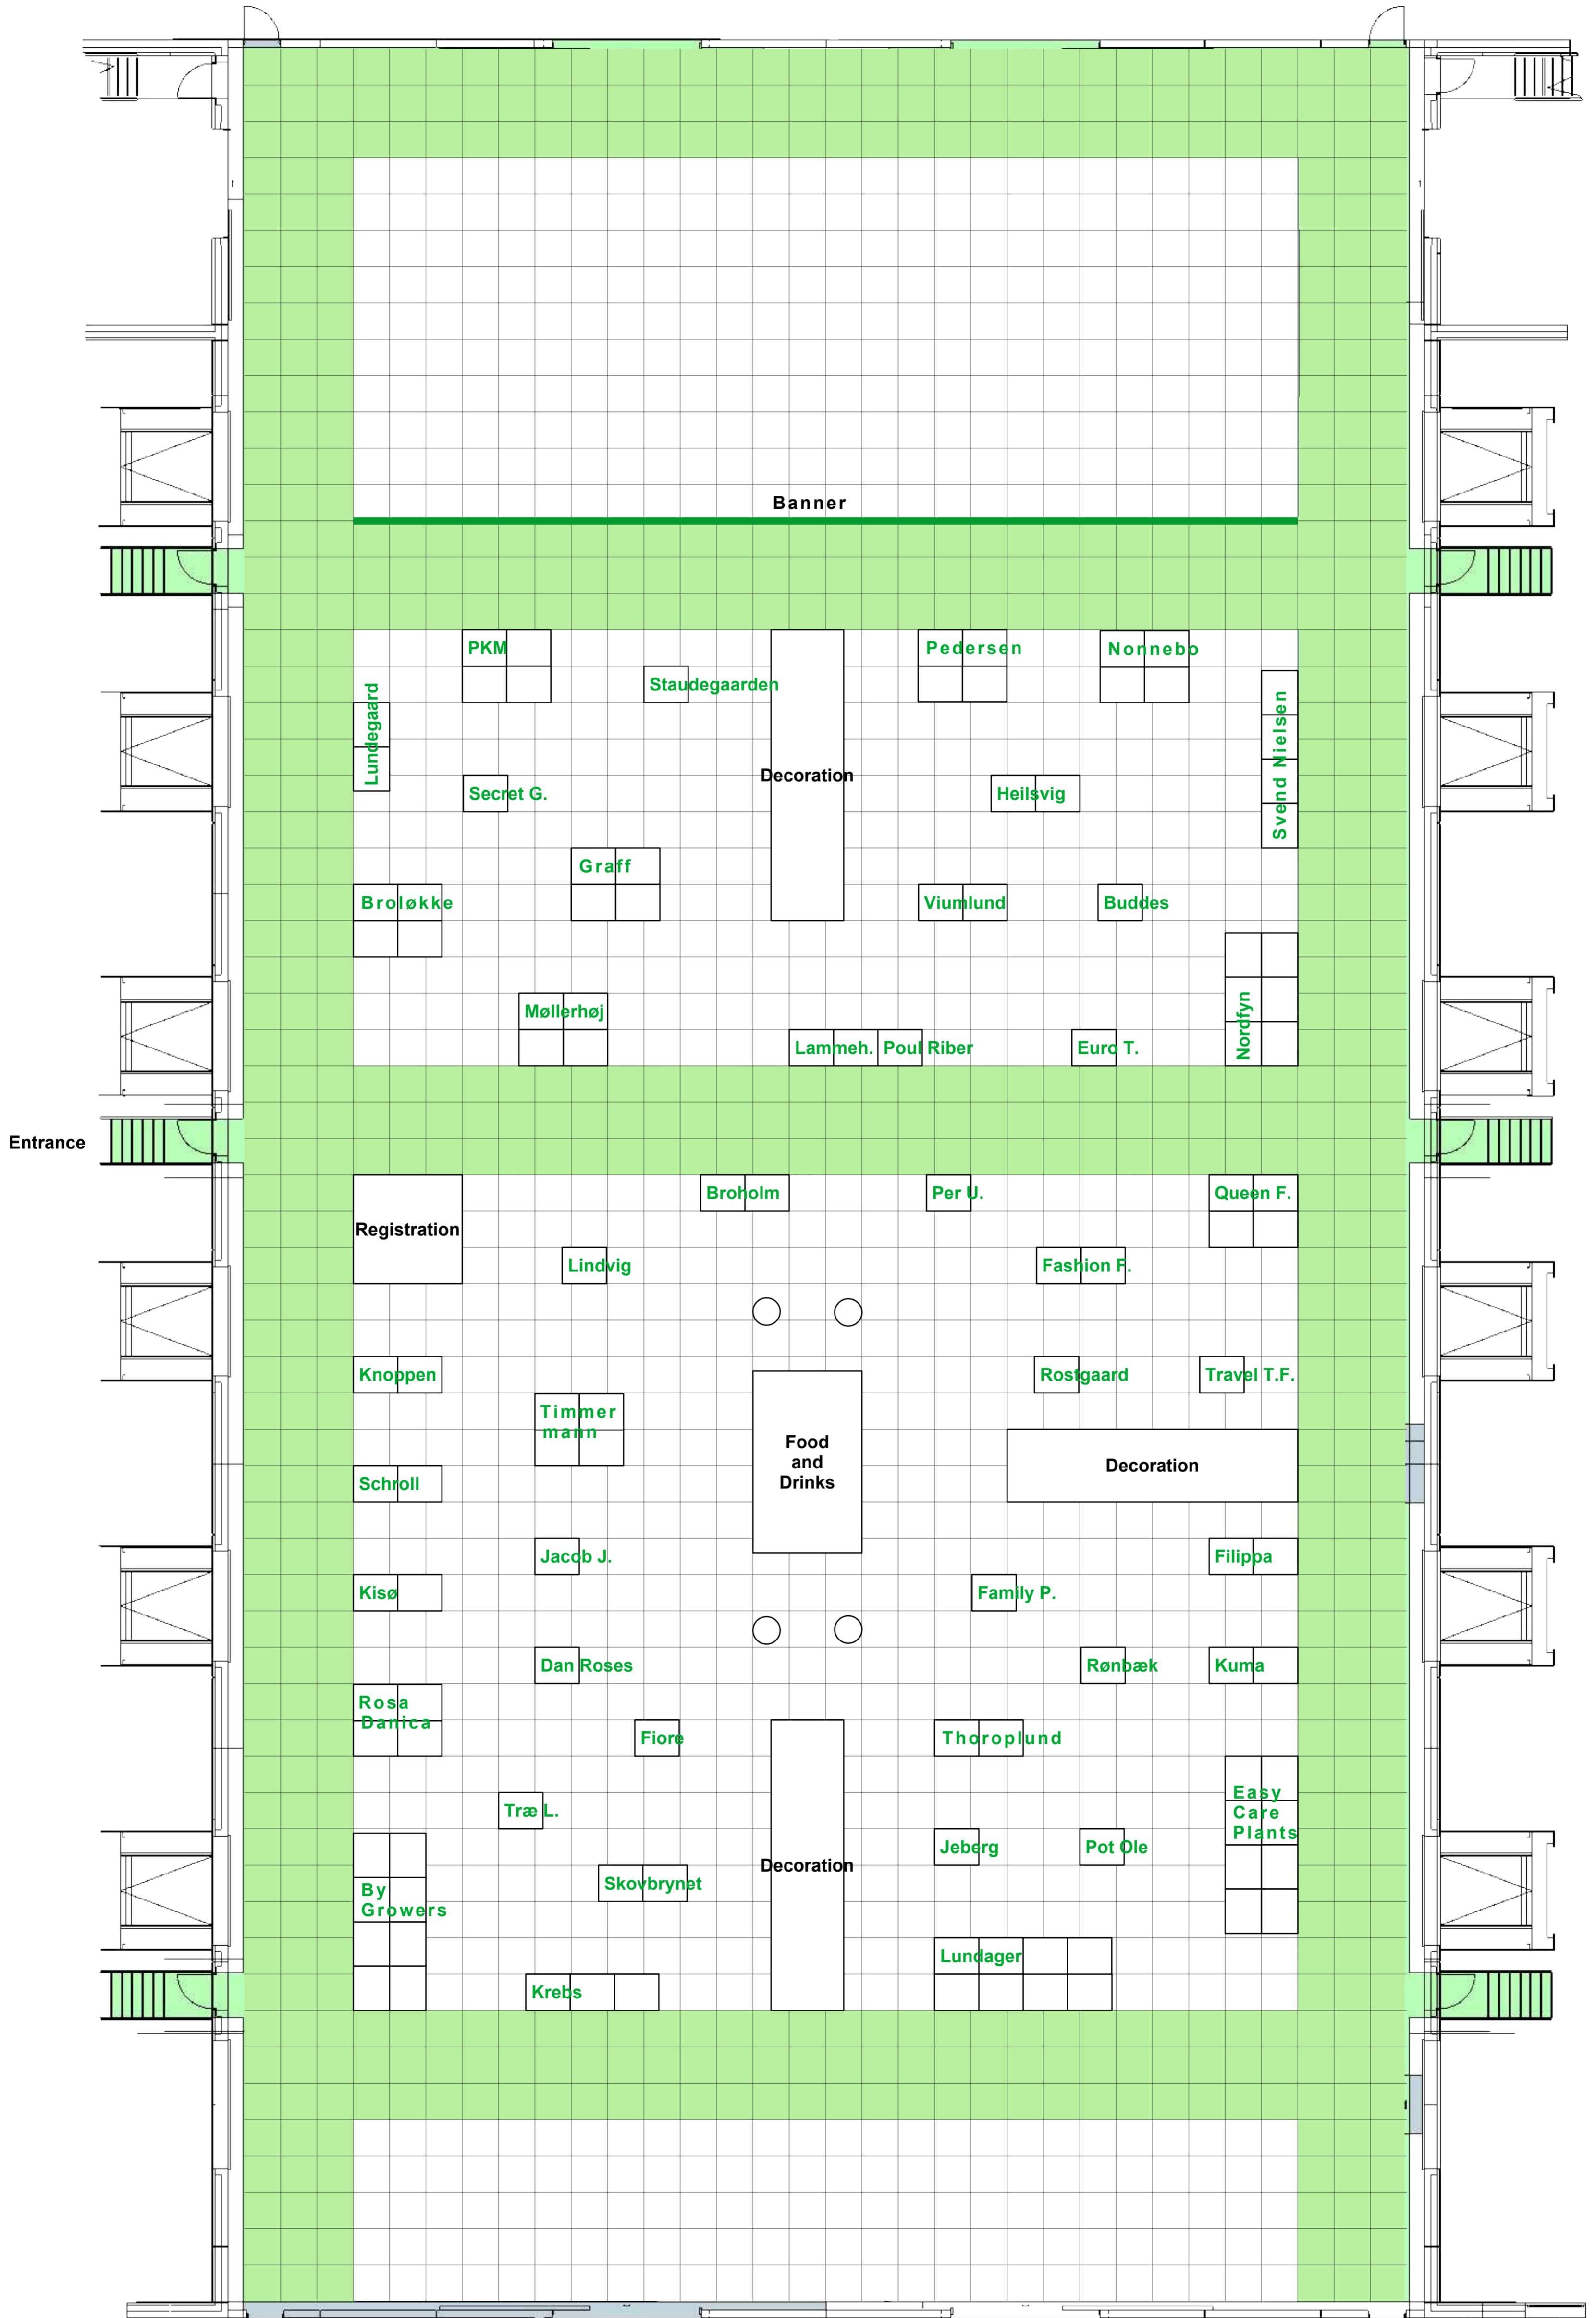

Flora Dania Summer Trade Fair 03-06-2026

□ = 1x1 meter